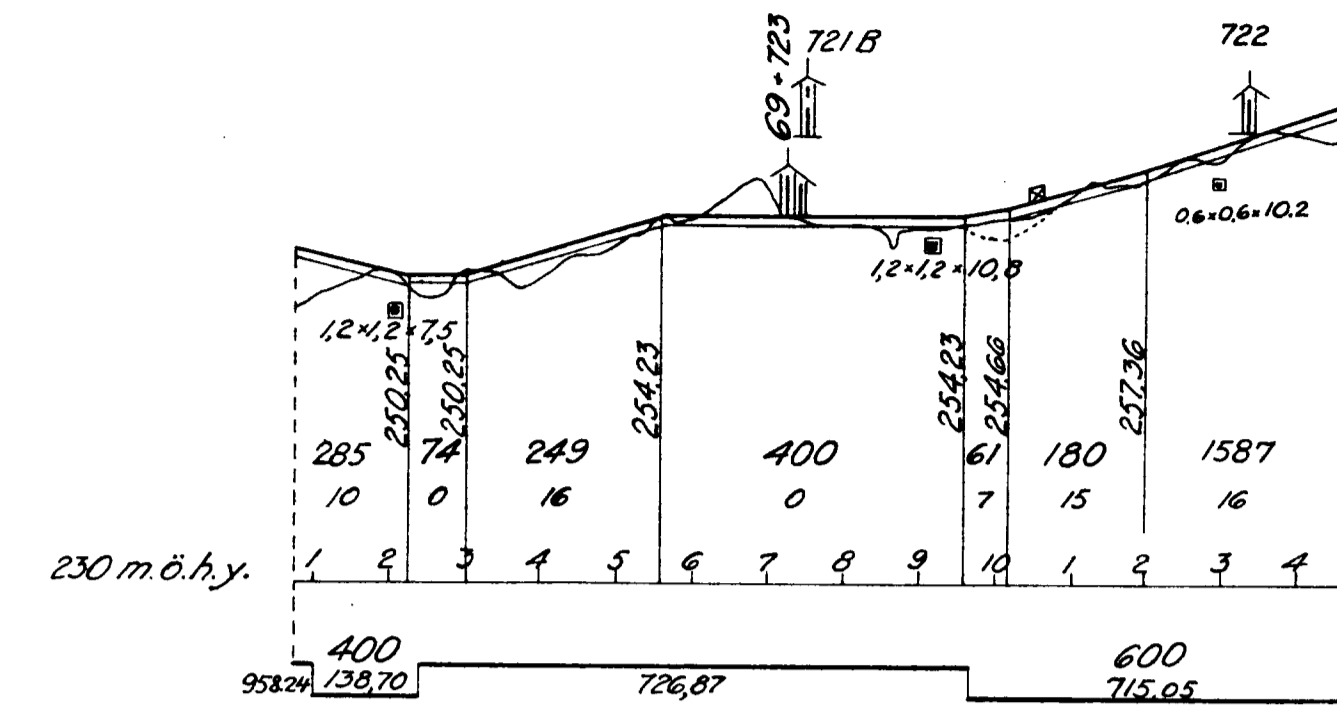

# GÖRINGEN

Reproducerad 1935.

Längdskala för profil 100 0 100 200 300 400 500 600 700 800 900 1000 m.  
 Höjdskala 10 5 0 10 20 30 40 50 m.

- |            |            |        |                        |          |
|------------|------------|--------|------------------------|----------|
| I          | Boningshus | tilhör | Frkn K. Åström,        | Göringen |
| II & III   | Uthus      | ---    | ---                    | ---      |
| IV         | Boningshus | ---    | Konferist P.O. Edvall. | ---      |
| V          | Uthus      | ---    | ---                    | ---      |
| VI         | Boningshus | ---    | And. Näsfelt,          | ---      |
| VII        | Uthus      | ---    | ---                    | ---      |
| VIII       | Källare    | ---    | ---                    | ---      |
| IX         | Tvättstuga | ---    | ---                    | ---      |
| X          | ---        | ---    | Bv Ohlsson,            | ---      |
| XI         | Boningshus | ---    | ---                    | ---      |
| XII & XIII | Uthus      | ---    | ---                    | ---      |
| XIV        | Boningshus | ---    | And. Nyman,            | ---      |
| XV         | Uthus      | ---    | ---                    | ---      |

12 Dressinbod.  
 --- Gångstig

Skala för plan 100 0 10 20 30 40 50 100 150 m.